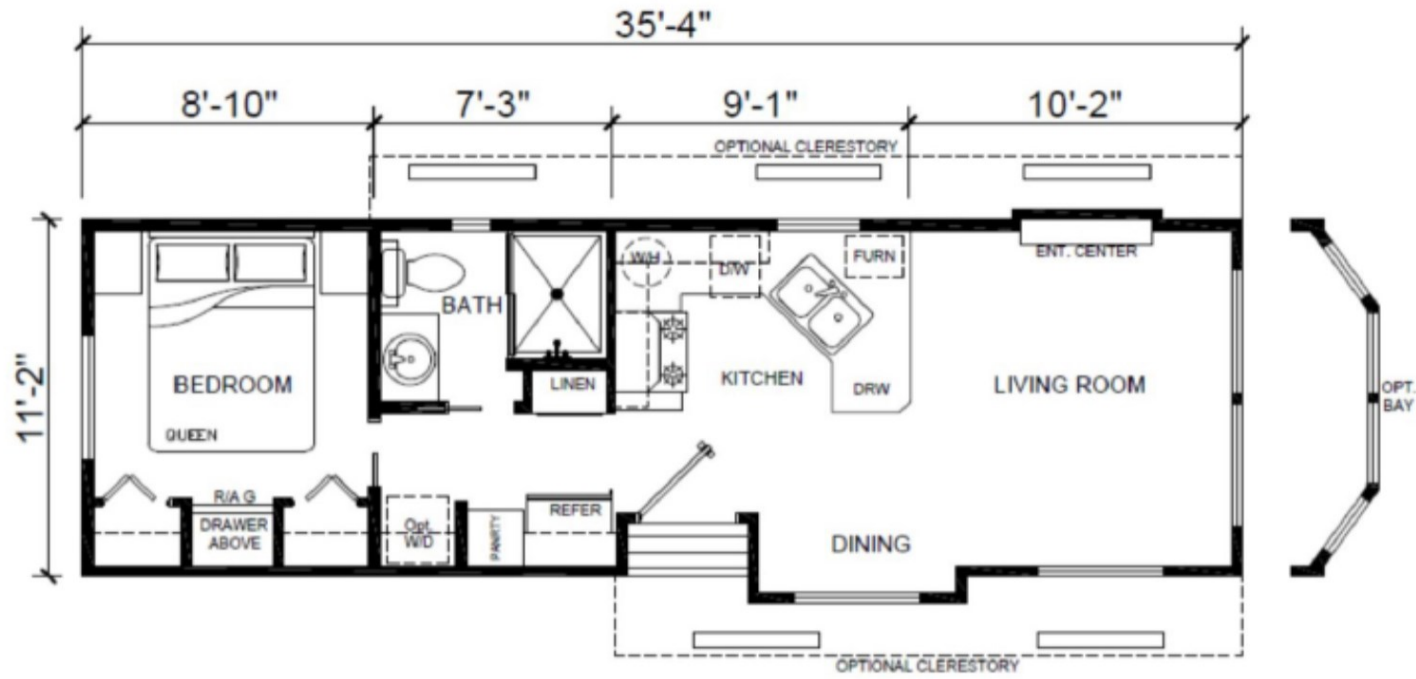

P-570

399 SQ FT

view our display models at 4384 E Interstate 30, Rockwall, Texas 75087

1-877-219-4059 or 972-771-2176

www.RecreationalResortCottages.com

MHDRET00036207/IHB1526