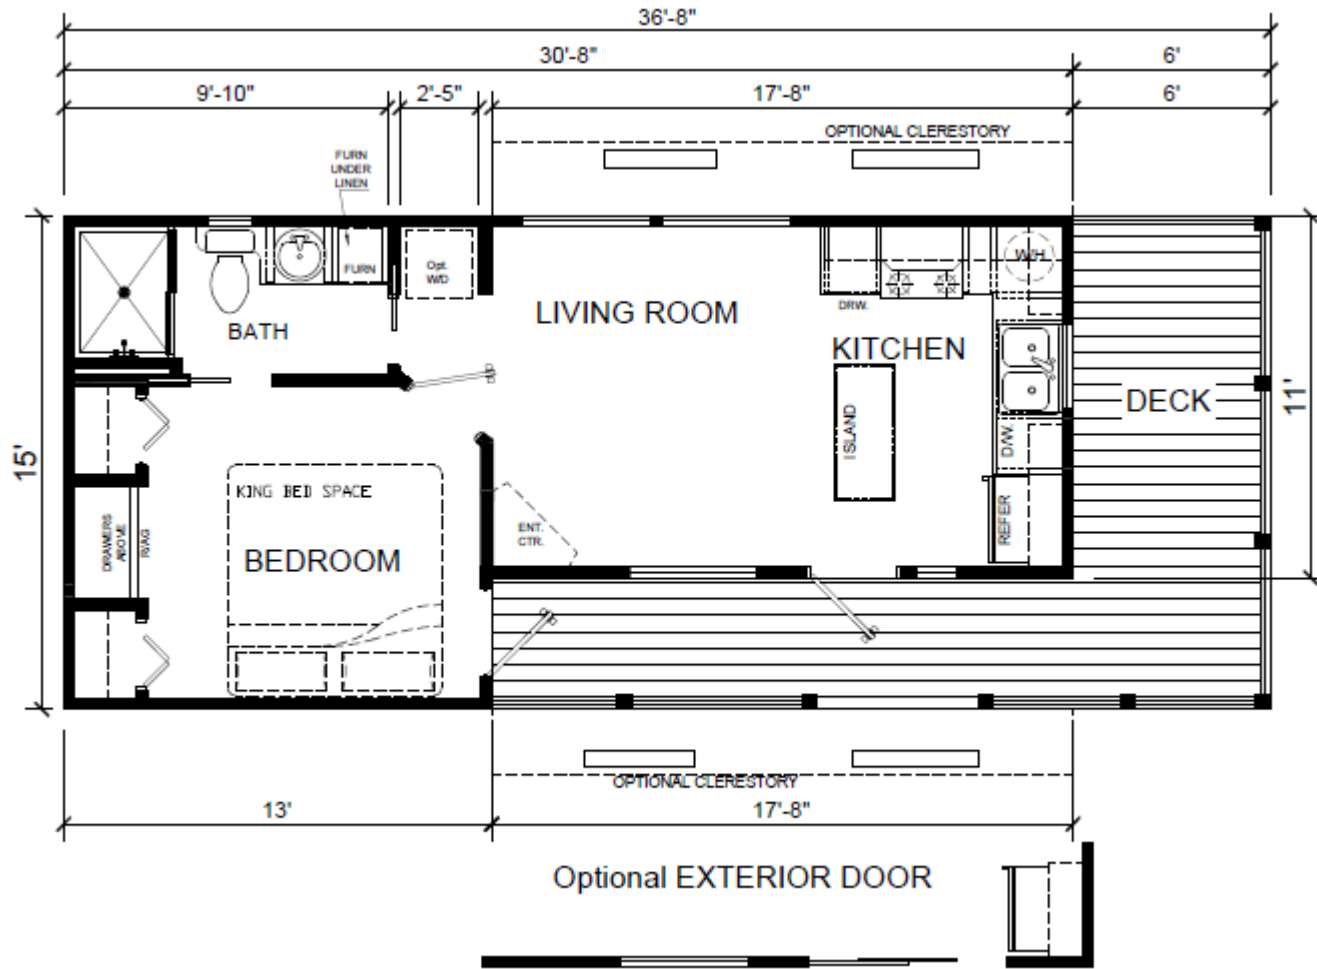

**P-528 FPSP**

399 SQ FT

view our display models at 1201 U.S. Hwy. 175 W. Athens, TX 75751

**(903) 292-5172**

**www.rrcathens.com**

MHDRET00036207/IHB1526

**Recreational  
Resort Cottages  
and cabins**