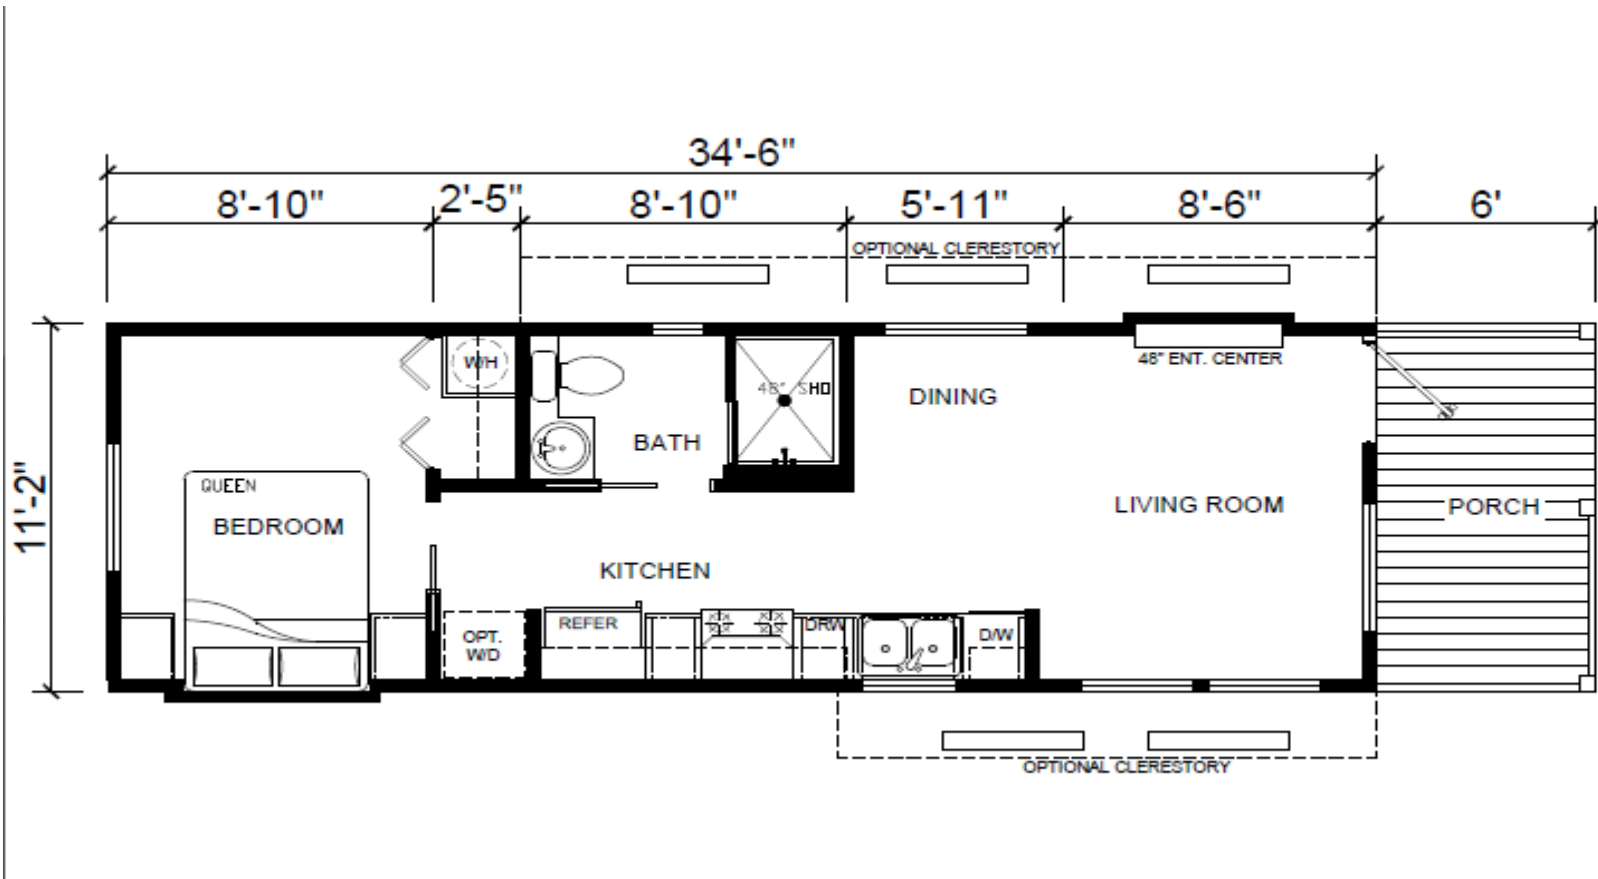

**P-504 FP**

399 SQ FT

**Recreational  
Resort Cottages  
and cabins**

view our display models at 1201 U.S. Hwy. 175 W. Athens, TX 75751

**(903) 292-5172**

**www.rrcathens.com**

MHDRET00036207/IHB1526